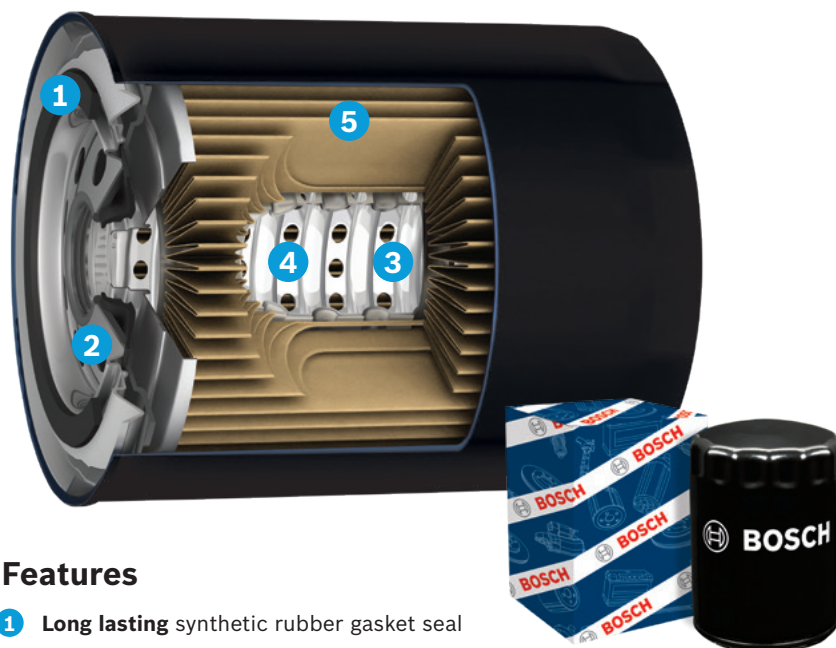

## Features

- 1 **Long lasting** synthetic rubber gasket seal
- 2 **Synthetic rubber** anti-drainback valve to avoid dry starts
- 3 **Pressure relief valve** prevents oil restrictions and provides proper oil flow
- 4 **Spiral-wound** metal center tube
- 5 **High efficiency and high capacity** cellulose media